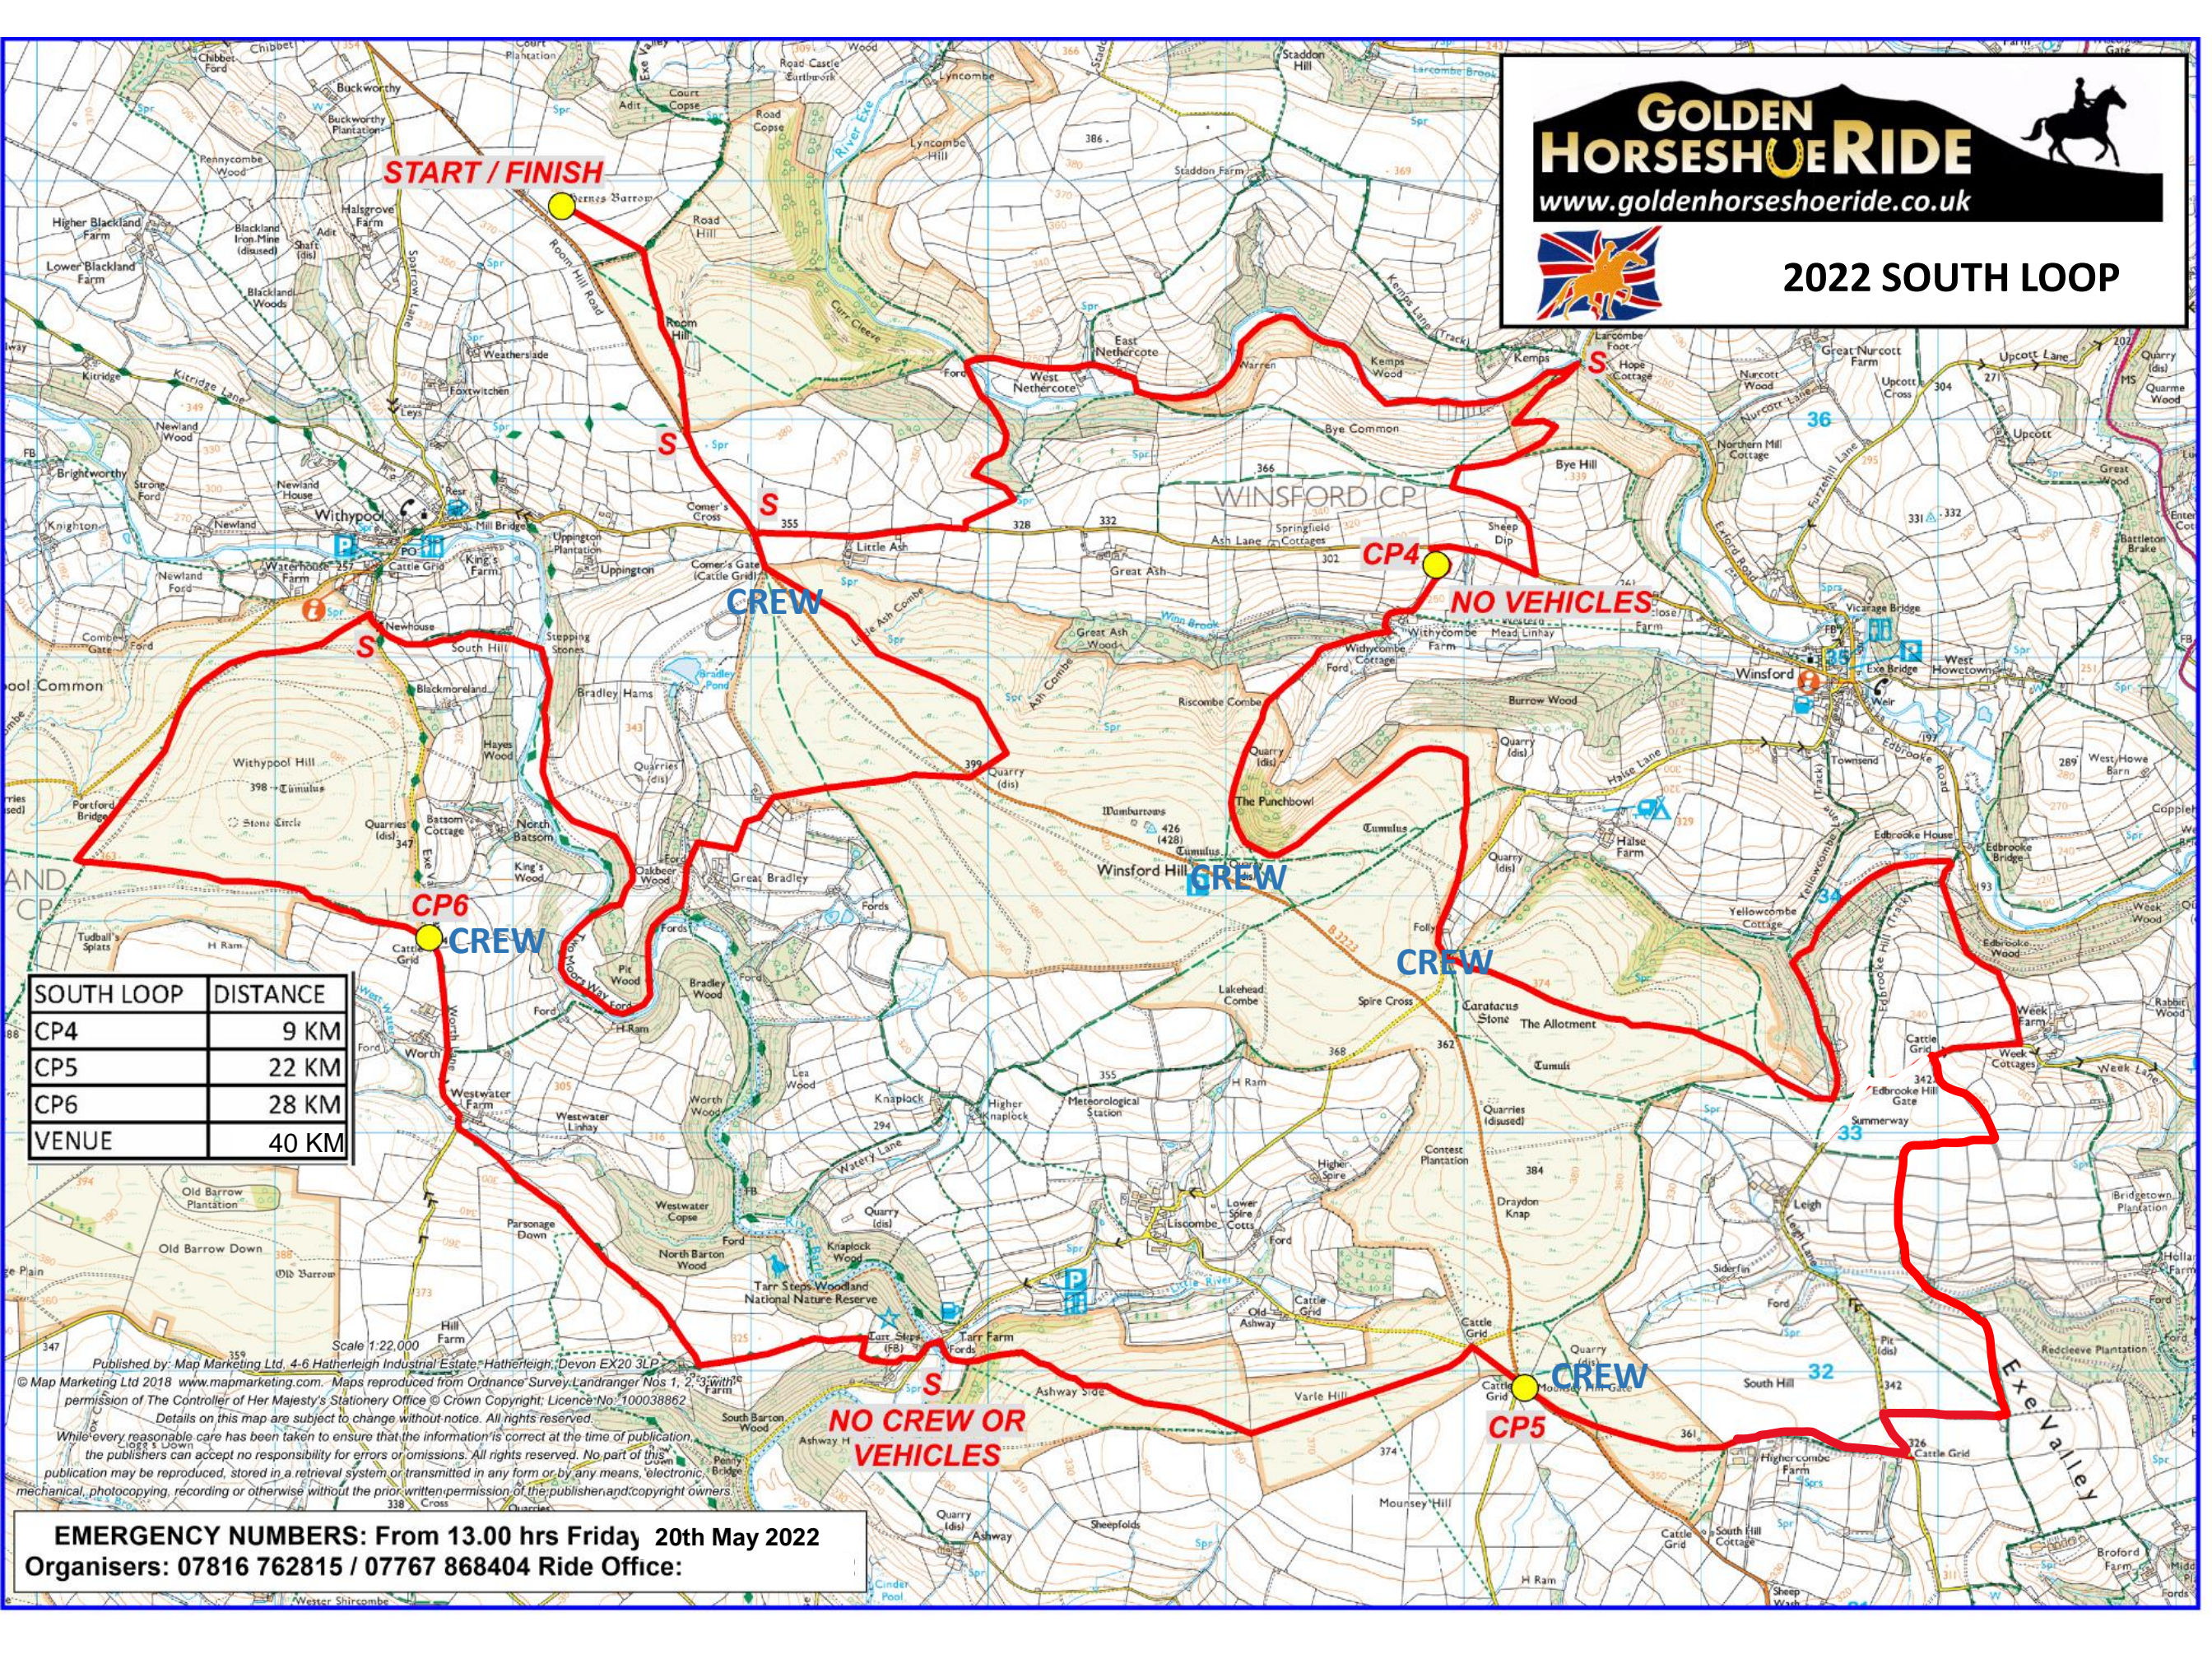

GOLDEN HORSESHOE RIDE

www.goldenhorseshoeride.co.uk

2022 SOUTH LOOP

SOUTH LOOP	DISTANCE
CP4	9 KM
CP5	22 KM
CP6	28 KM
VENUE	40 KM

Scale 1:22,000
 Published by: Map Marketing Ltd, 4-6 Hatherleigh Industrial Estate, Hatherleigh, Devon EX20 3LP
 © Map Marketing Ltd 2018 www.mapmarketing.com. Maps reproduced from Ordnance Survey Landranger Nos 1, 2, 3 with the permission of The Controller of Her Majesty's Stationery Office © Crown Copyright. Licence No. 100038862
 Details on this map are subject to change without notice. All rights reserved.
 While every reasonable care has been taken to ensure that the information is correct at the time of publication, the publishers can accept no responsibility for errors or omissions. All rights reserved. No part of this publication may be reproduced, stored in a retrieval system or transmitted in any form or by any means, electronic, mechanical, photocopying, recording or otherwise without the prior written permission of the publisher and copyright owners.

EMERGENCY NUMBERS: From 13.00 hrs Friday 20th May 2022
Organisers: 07816 762815 / 07767 868404 Ride Office: