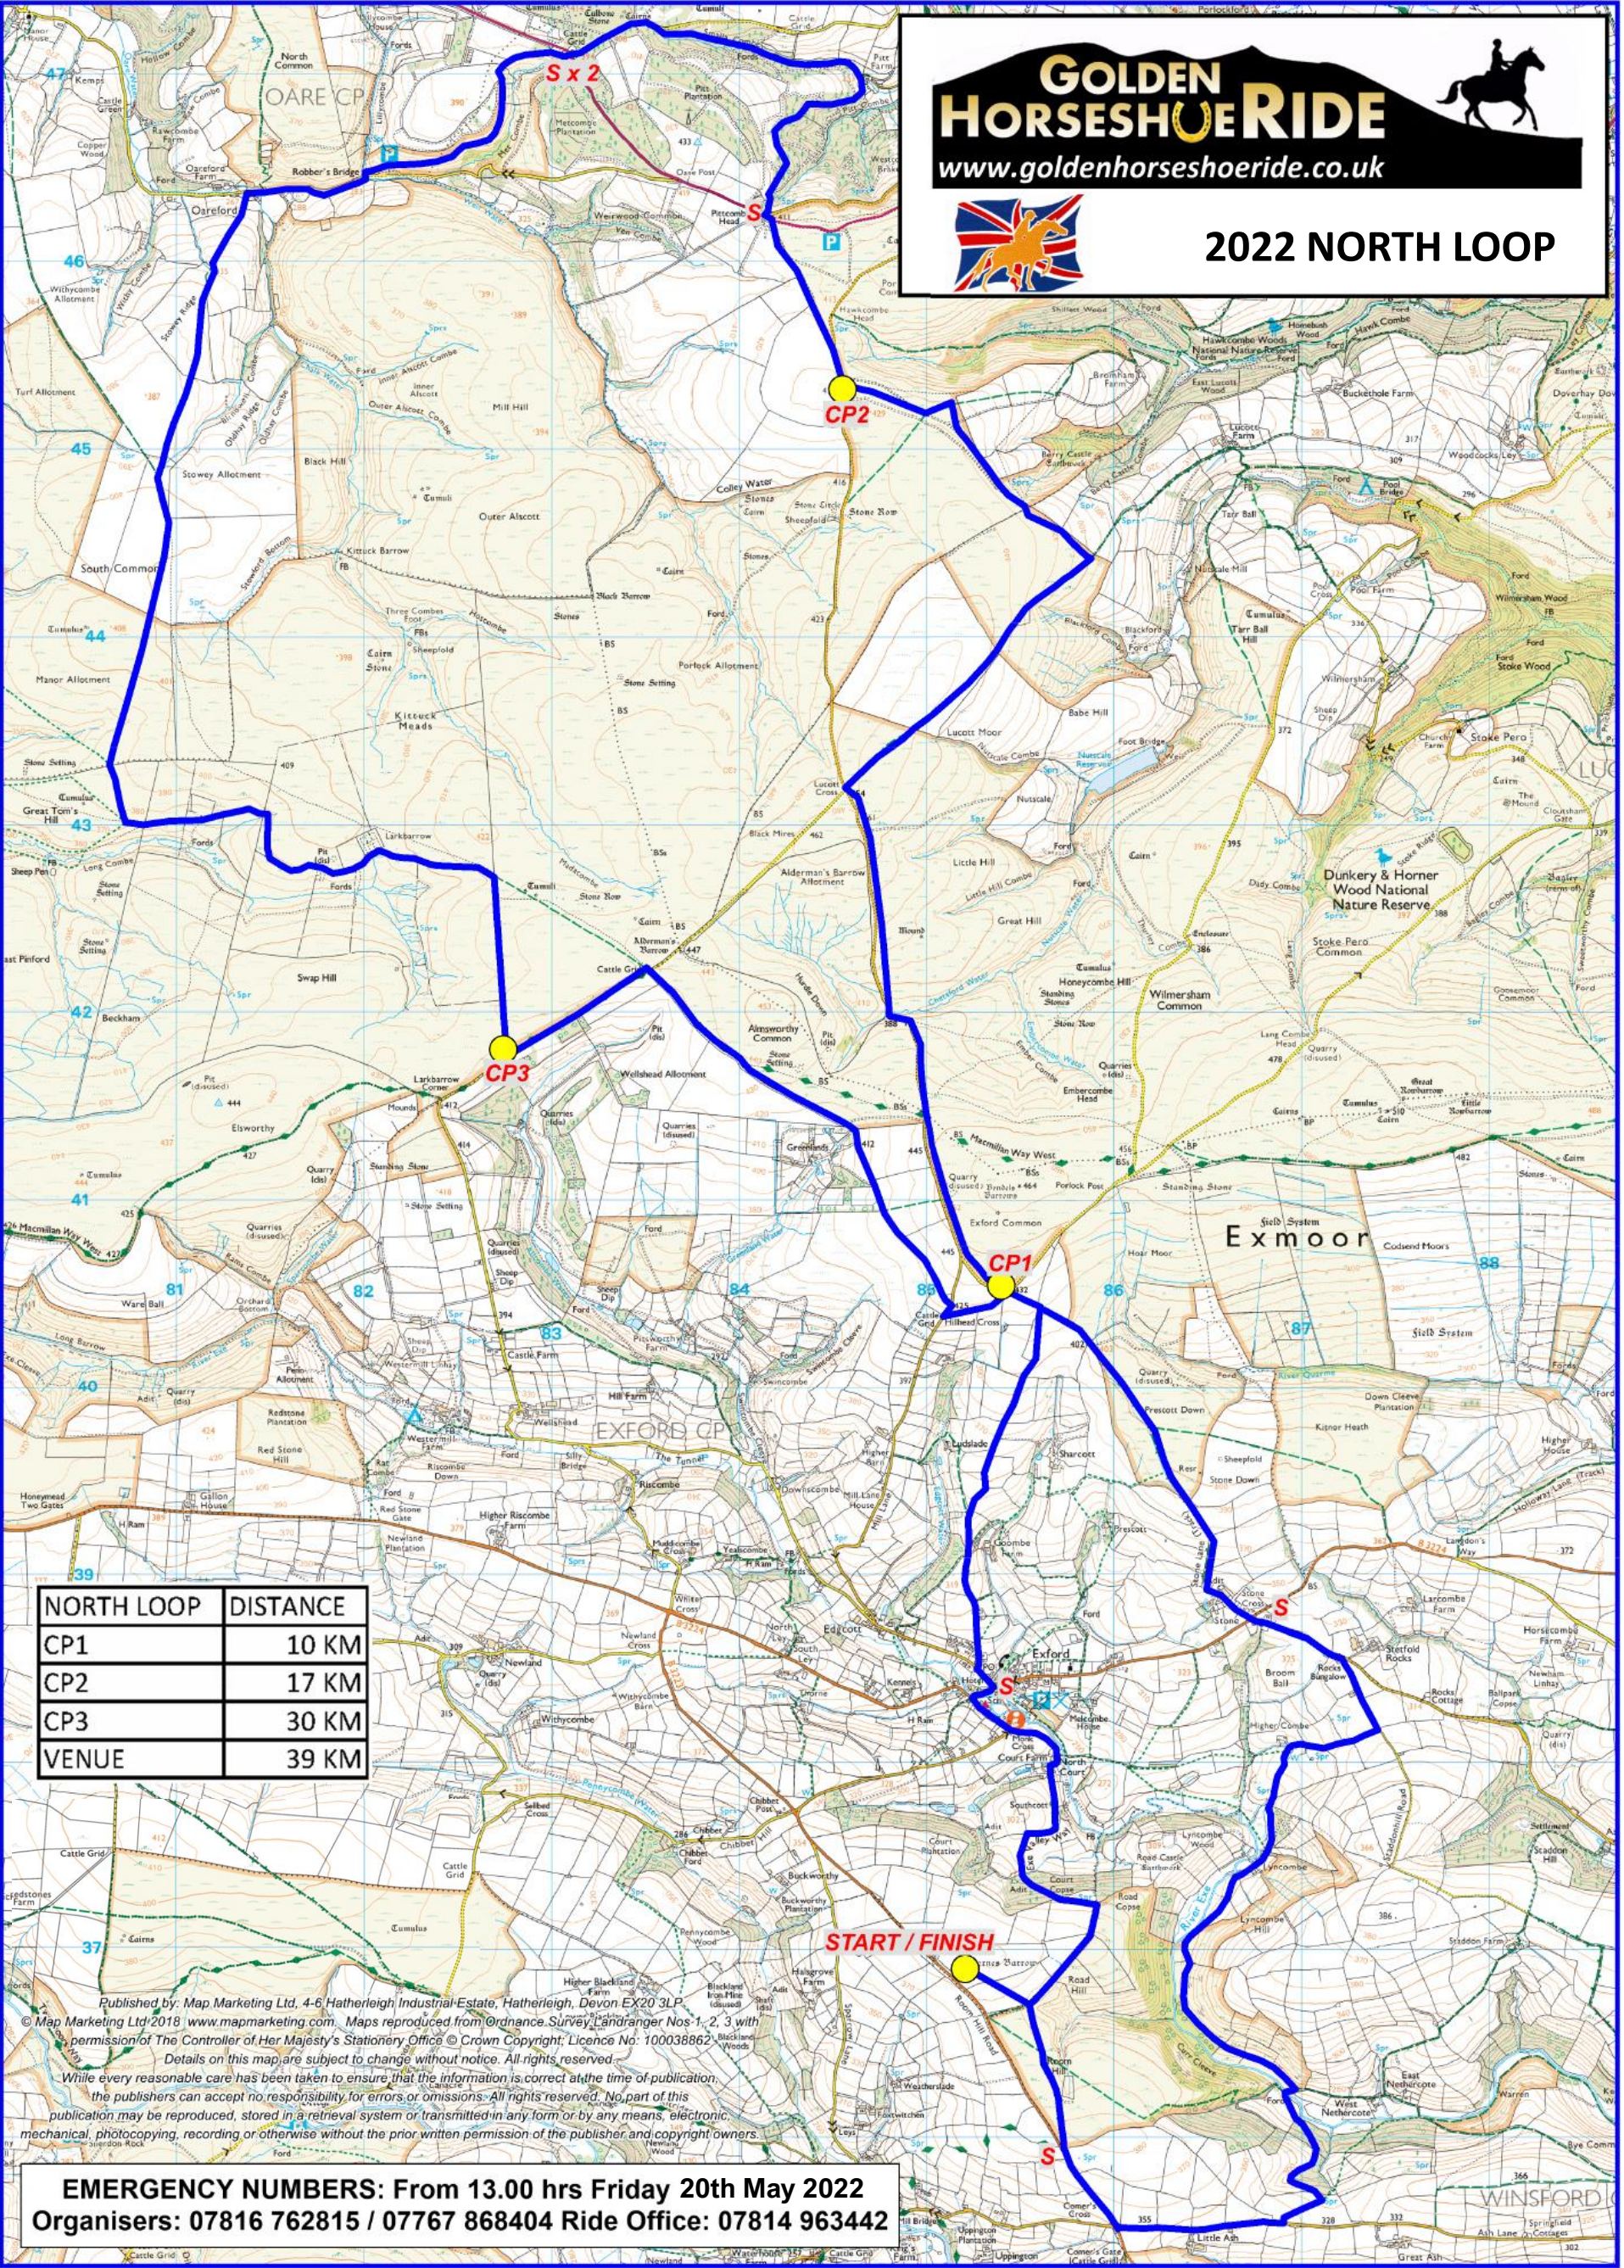

GOLDEN HORSESHOE RIDE

www.goldenhorseshoeride.co.uk

2022 NORTH LOOP

NORTH LOOP	DISTANCE
CP1	10 KM
CP2	17 KM
CP3	30 KM
VENUE	39 KM

Published by: Map Marketing Ltd, 4-6 Hatherleigh Industrial Estate, Hatherleigh, Devon EX20 3LP.
 © Map Marketing Ltd 2018 www.mapmarketing.com. Maps reproduced from Ordnance Survey Landranger Nos 1, 2, 3 with permission of The Controller of Her Majesty's Stationery Office © Crown Copyright. Licence No: 100038862.
 Details on this map are subject to change without notice. All rights reserved.
 While every reasonable care has been taken to ensure that the information is correct at the time of publication, the publishers can accept no responsibility for errors or omissions. All rights reserved. No part of this publication may be reproduced, stored in a retrieval system or transmitted in any form or by any means, electronic, mechanical, photocopying, recording or otherwise without the prior written permission of the publisher and copyright owners.

EMERGENCY NUMBERS: From 13.00 hrs Friday 20th May 2022
Organisers: 07816 762815 / 07767 868404 Ride Office: 07814 963442