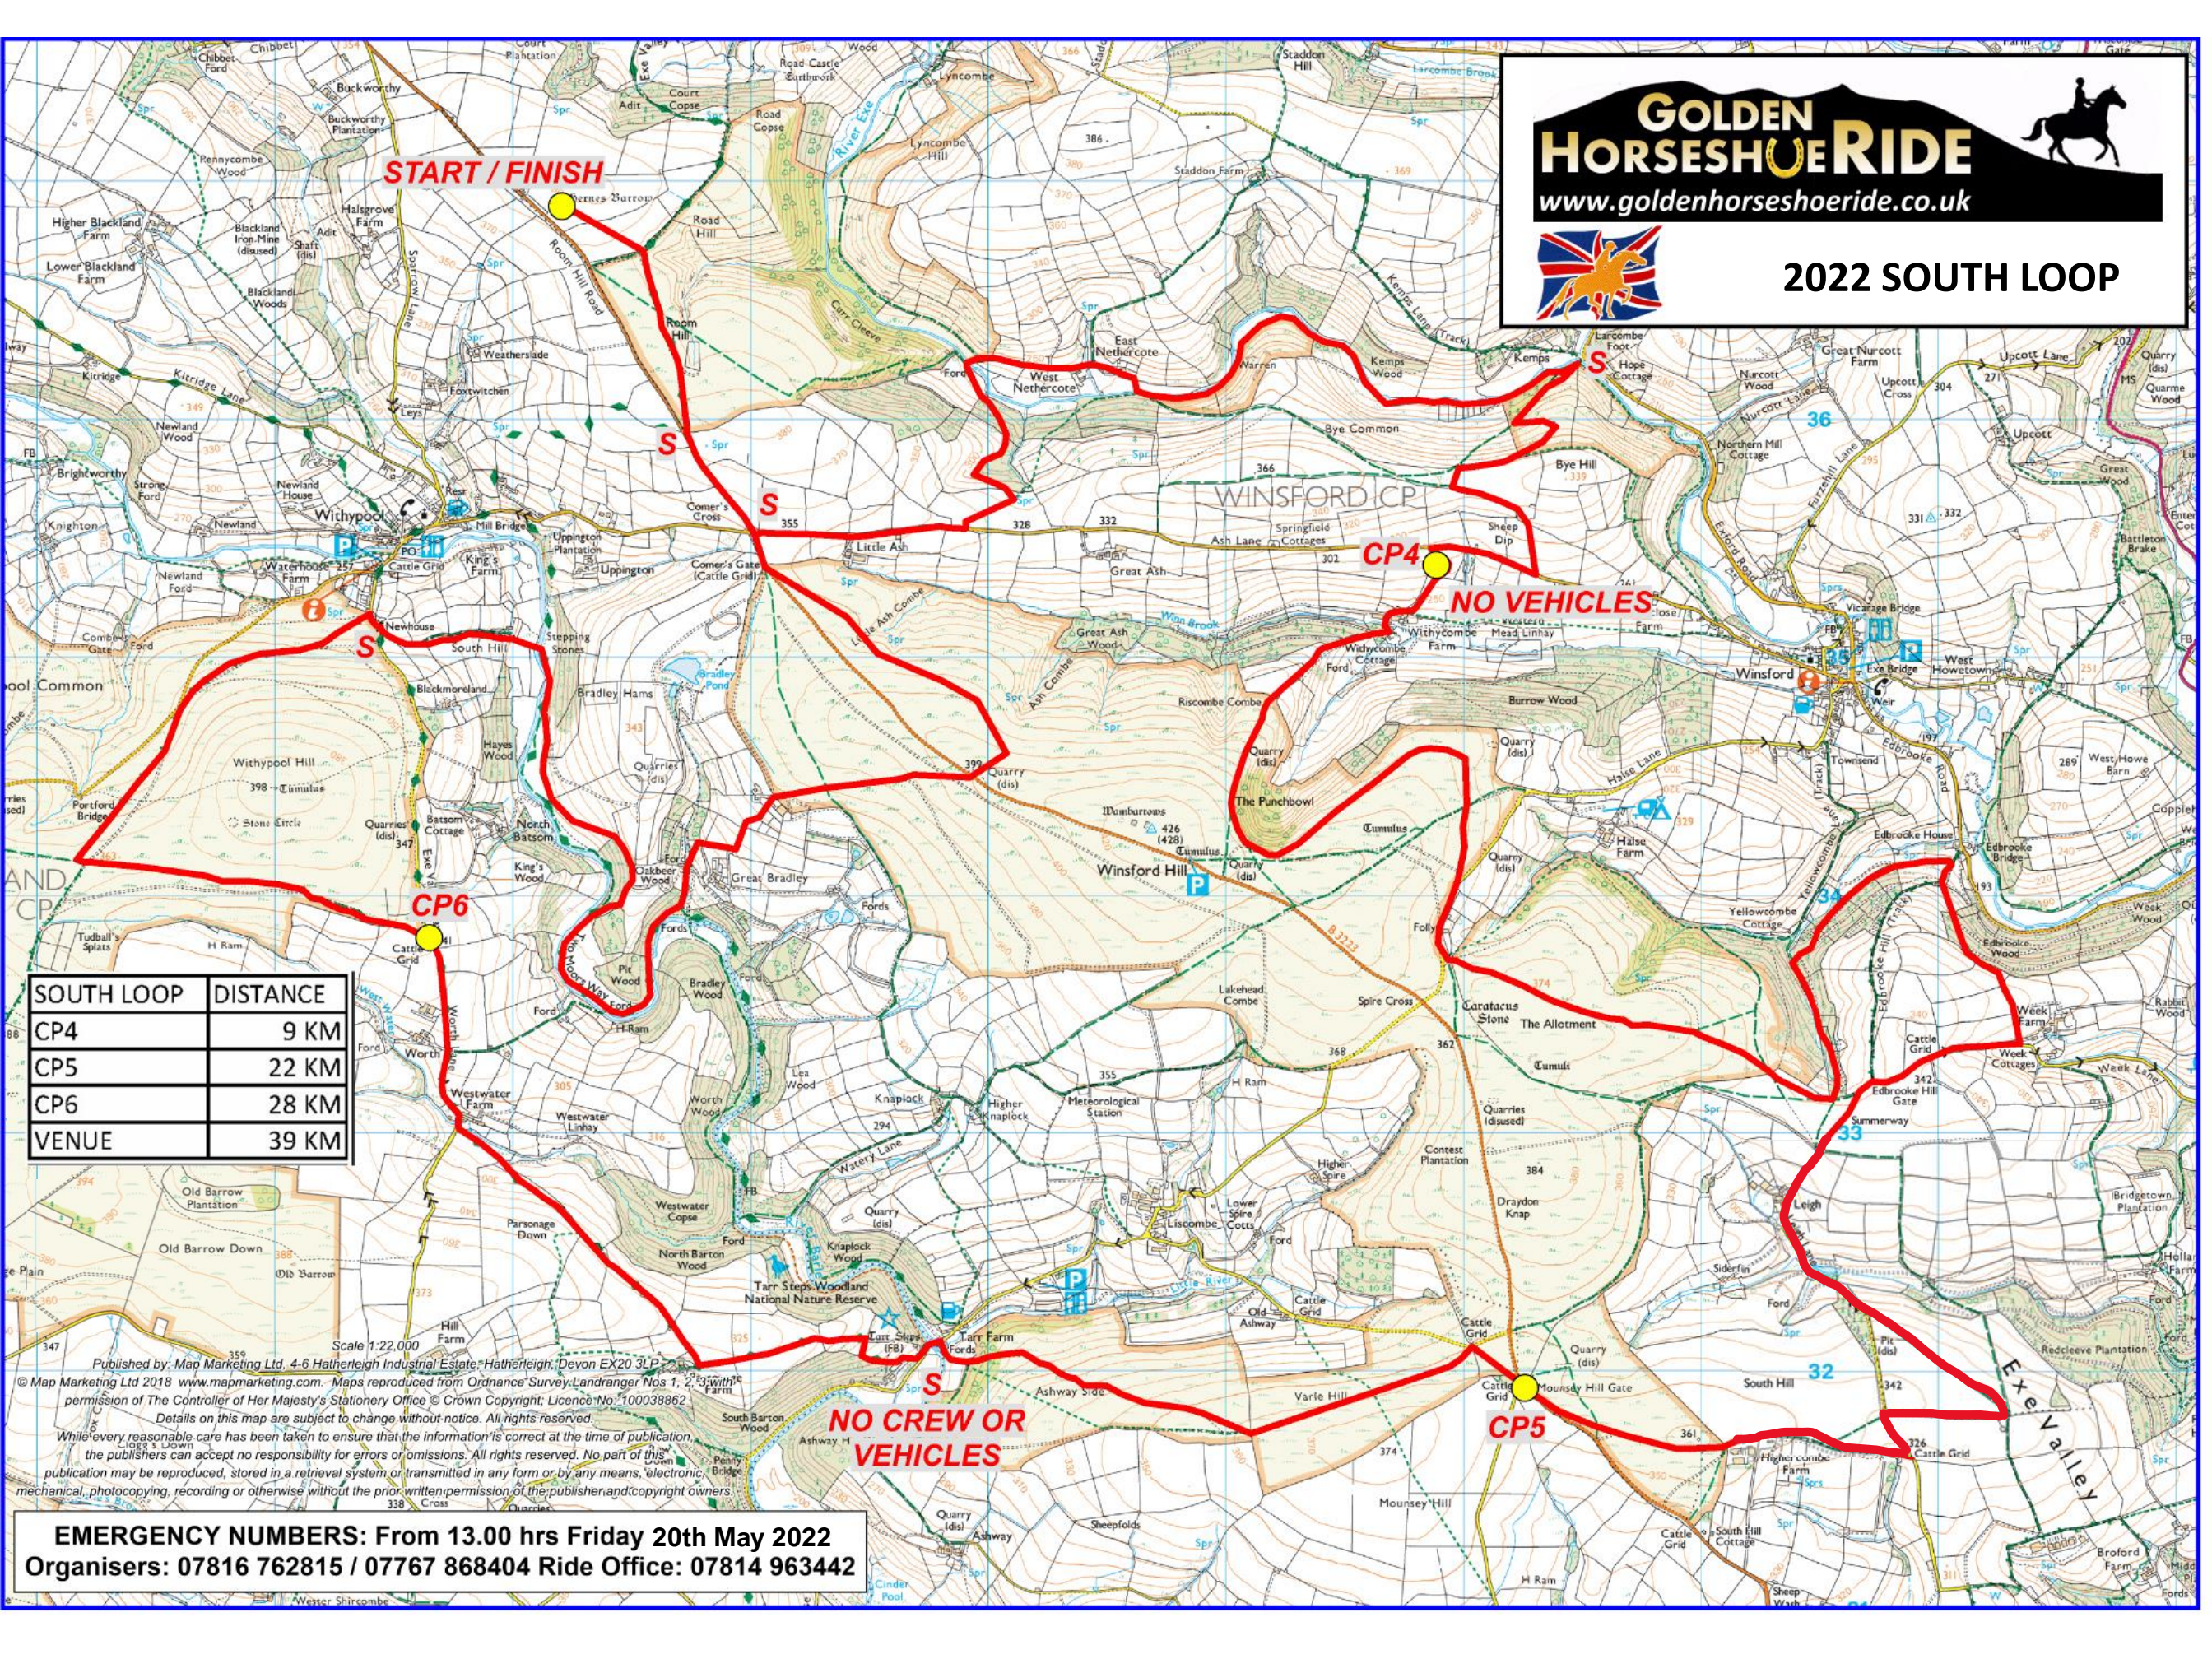

# GOLDEN HORSESHOE RIDE

www.goldenhorseshoeride.co.uk

## 2022 SOUTH LOOP

**START / FINISH**

**CP4**

**NO VEHICLES**

**CP6**

**CP5**

**NO CREW OR VEHICLES**

SOUTH LOOP	DISTANCE
CP4	9 KM
CP5	22 KM
CP6	28 KM
VENUE	39 KM

Scale 1:22,000  
 Published by: Map Marketing Ltd, 4-6 Hatherleigh Industrial Estate, Hatherleigh, Devon EX20 3LP  
 © Map Marketing Ltd 2018 www.mapmarketing.com. Maps reproduced from Ordnance Survey Landranger Nos 1, 2, 3 with the permission of The Controller of Her Majesty's Stationery Office © Crown Copyright; Licence No. 100038862  
 Details on this map are subject to change without notice. All rights reserved.  
 While every reasonable care has been taken to ensure that the information is correct at the time of publication, the publishers can accept no responsibility for errors or omissions. All rights reserved. No part of this publication may be reproduced, stored in a retrieval system or transmitted in any form or by any means, electronic, mechanical, photocopying, recording or otherwise without the prior written permission of the publisher and copyright owners.

**EMERGENCY NUMBERS: From 13.00 hrs Friday 20th May 2022**  
**Organisers: 07816 762815 / 07767 868404 Ride Office: 07814 963442**